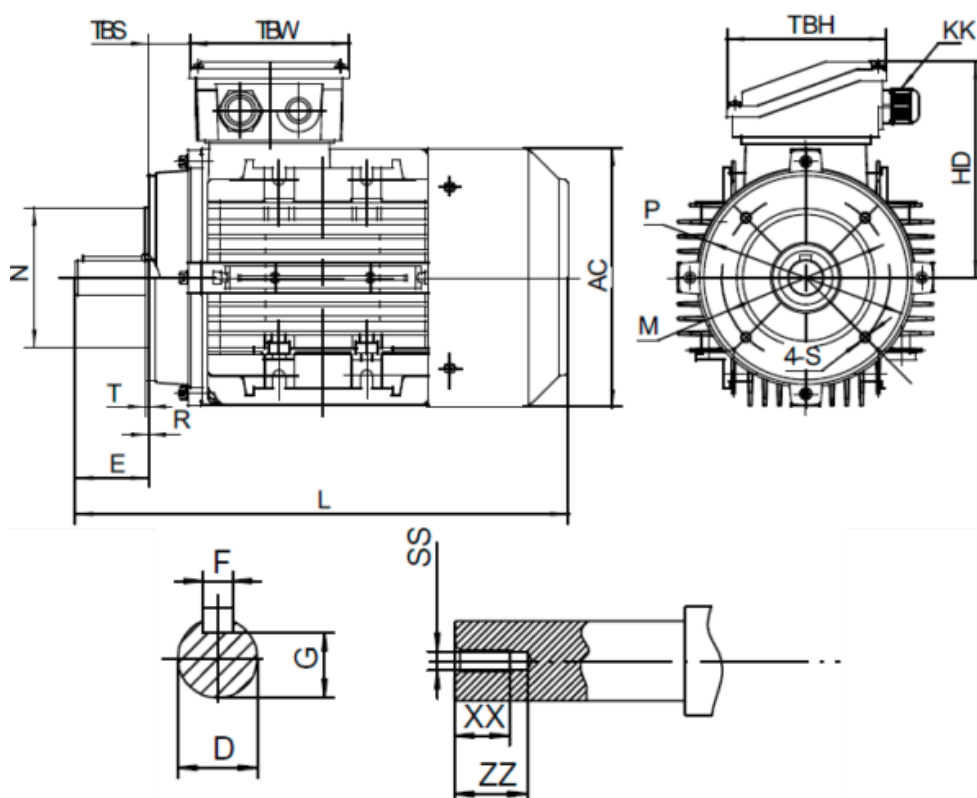

Data Sheet

Article number: 2516000756150140

Description: Kleedrive T2A 803-6 0.75kw 900 rpm UL/CSA
3x230/400V 50HZ IP55 B14 Eff=76.0%

Measures

AA = 160	L = 277	TBH = 109
AC = Ø157	M = Ø100	TBS = 26.5
AD = 214	N = Ø80	TBW = 109
D = Ø19	P = Ø120	XX = 16
E = 40	R = 0	ZZ = 21
F = 6	S = M6	
G = 15.5	SS = M6	
HD = 134	T = 3	